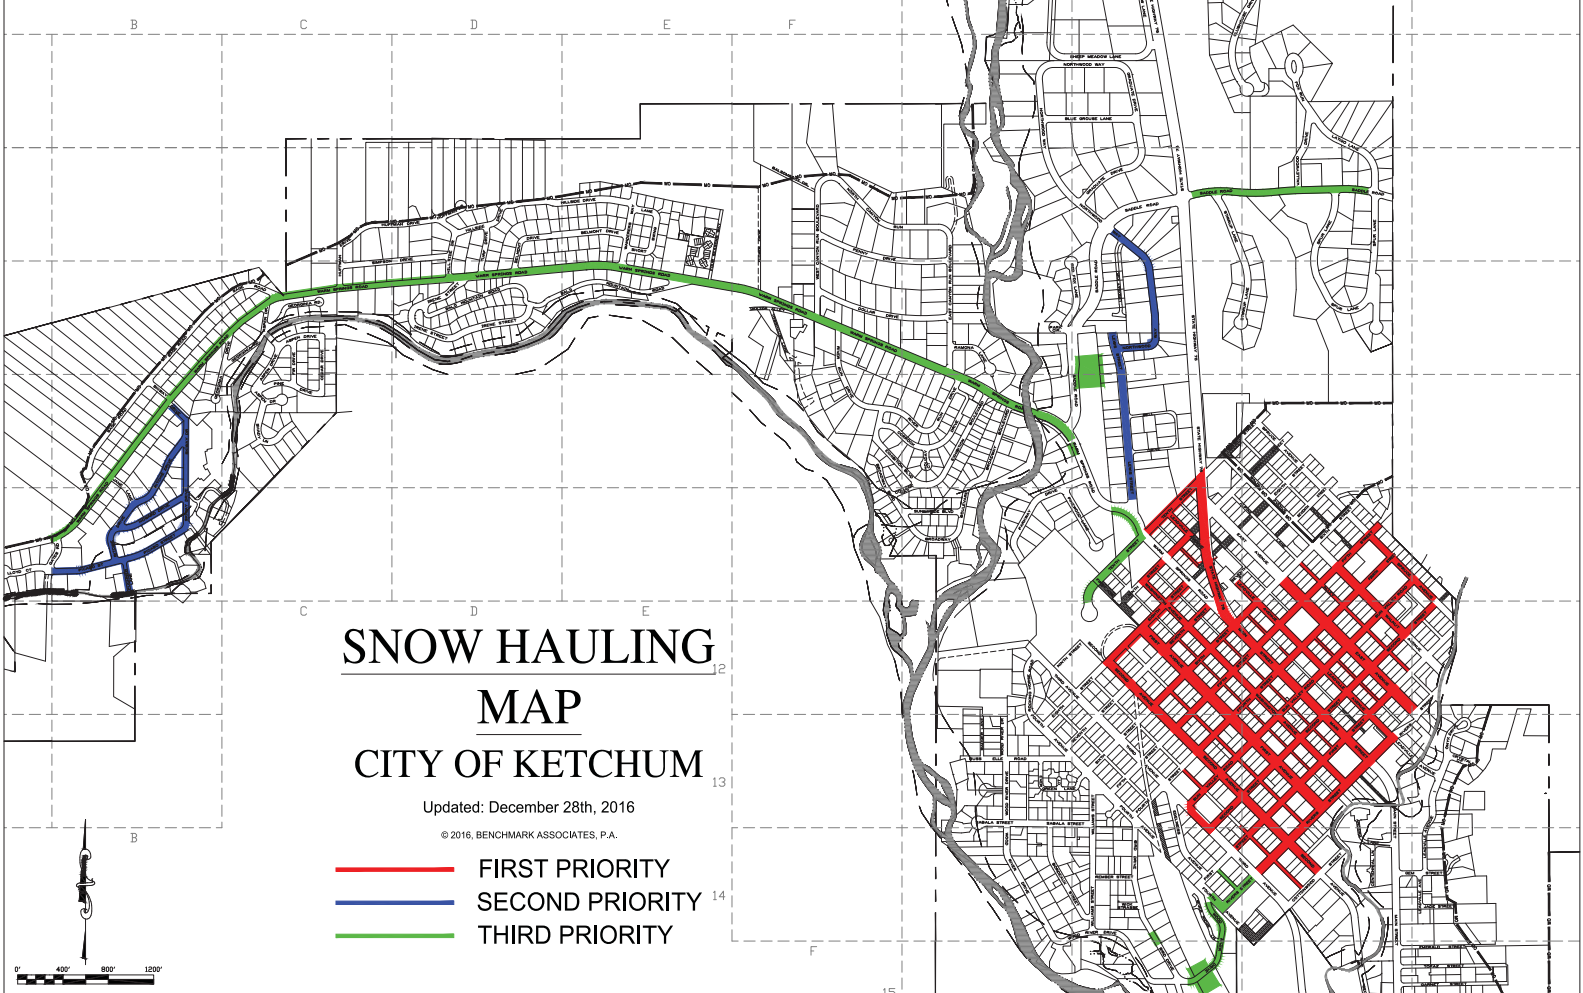

# LOADER ROUTE MAP CITY OF KETCHUM

Updated: December 28th, 2016

© 2016, BENCHMARK ASSOCIATES, P.A.

-  ROUTE 1
-  ROUTE 2
-  ROUTE 3
-  ROUTE 4 (V-PLOW)

# SNOWPLOW ROUTE MAP CITY OF KETCHUM

Updated: December 28th, 2016

© 2007, BENCHMARK ASSOCIATES, P.A.

-  ROUTE 1
-  ROUTE 2
-  ROUTE 3
-  ROUTE 4
-  ROUTE 5

**SNOW HAULING  
MAP  
CITY OF KETCHUM**

Updated: December 28th, 2016