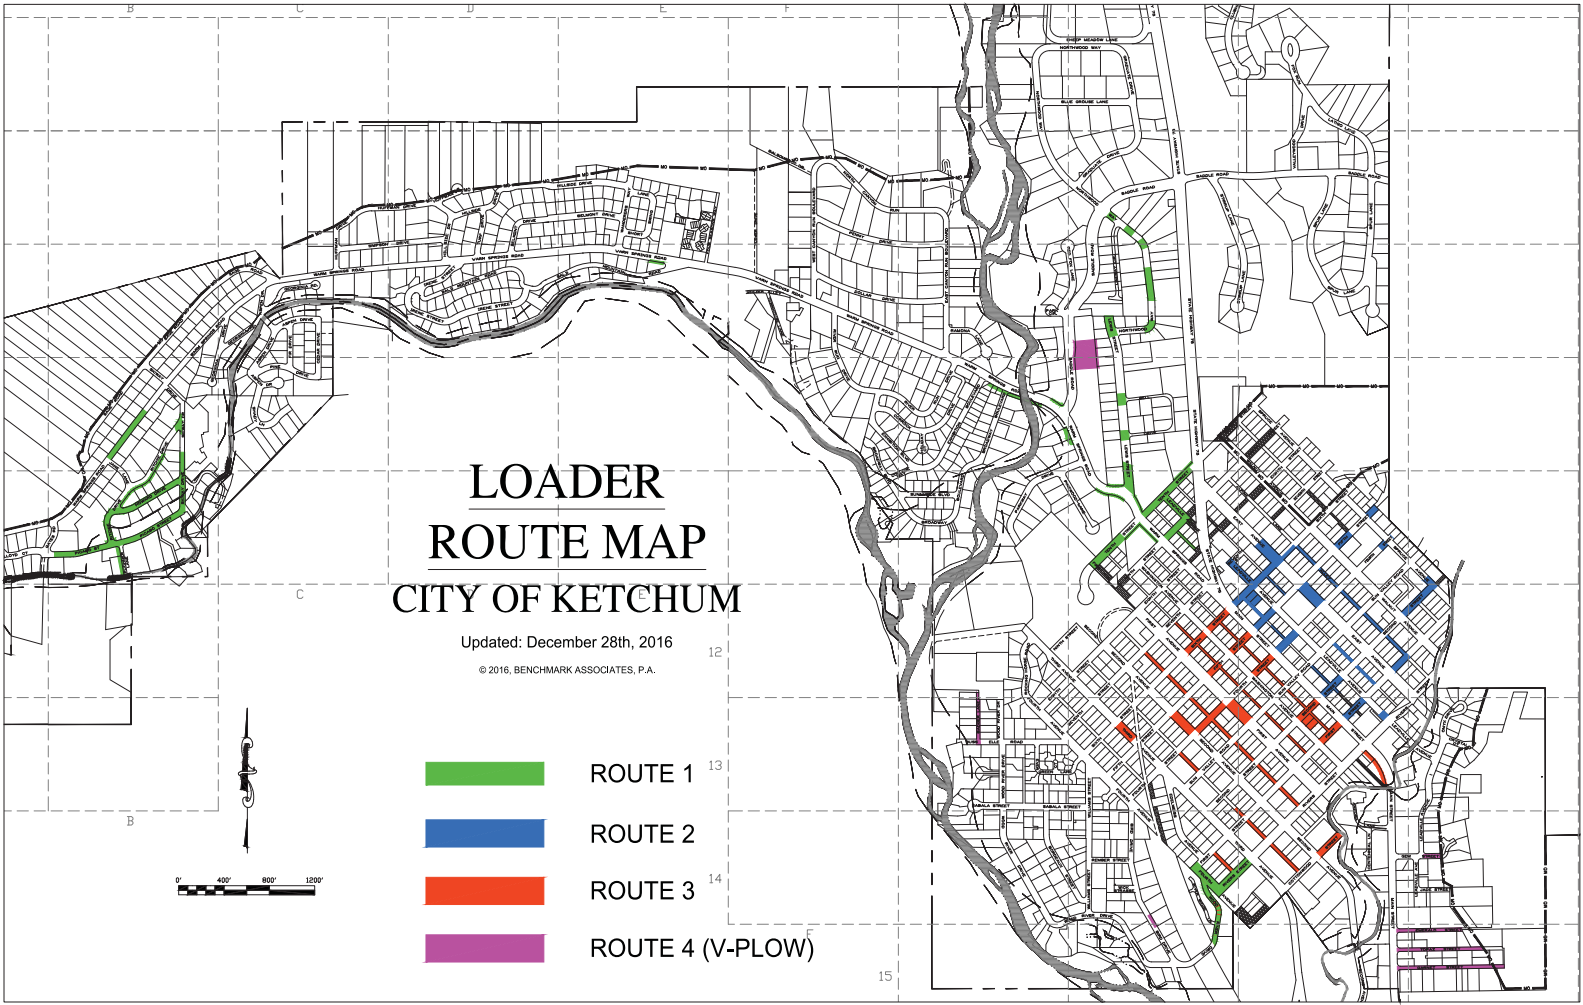

# LOADER ROUTE MAP CITY OF KETCHUM

Updated: December 28th, 2016

© 2016, BENCHMARK ASSOCIATES, P.A.

-  ROUTE 1
-  ROUTE 2
-  ROUTE 3
-  ROUTE 4 (V-PLOW)

# SNOWPLOW ROUTE MAP CITY OF KETCHUM

Updated: December 28th, 2016

© 2007, BENCHMARK ASSOCIATES, P.A.

-  ROUTE 1
-  ROUTE 2
-  ROUTE 3
-  ROUTE 4
-  ROUTE 5

**SNOW HAULING  
MAP  
CITY OF KETCHUM**

Updated: December 28th, 2016