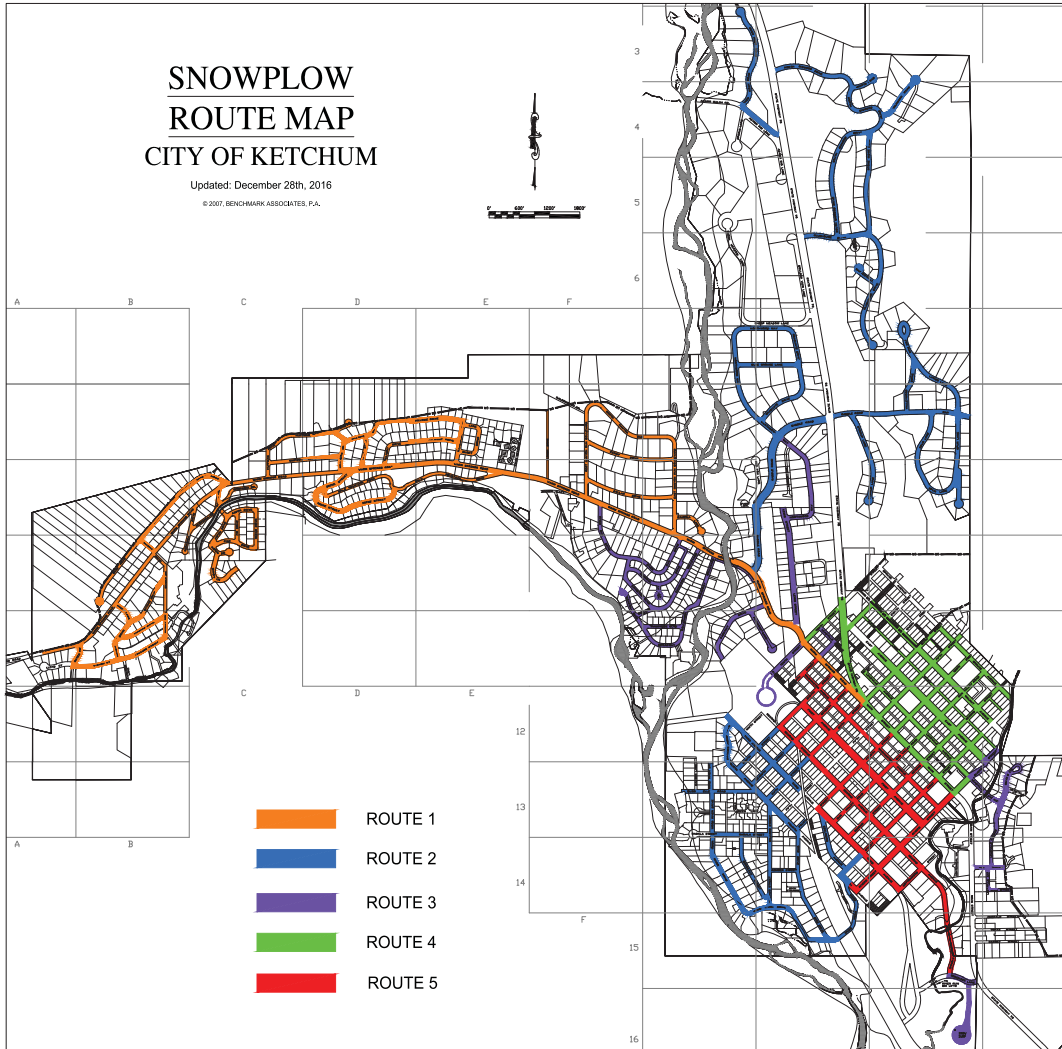

# LOADER ROUTE MAP CITY OF KETCHUM

Updated: December 28th, 2016

© 2016, BENCHMARK ASSOCIATES, P.A.

-  ROUTE 1
-  ROUTE 2
-  ROUTE 3
-  ROUTE 4 (V-PLOW)

# SNOWPLOW ROUTE MAP CITY OF KETCHUM

Updated: December 28th, 2016

© 2007, BENCHMARK ASSOCIATES, P.A.

-  ROUTE 1
-  ROUTE 2
-  ROUTE 3
-  ROUTE 4
-  ROUTE 5

**SNOW HAULING  
MAP  
CITY OF KETCHUM**

Updated: December 28th, 2016