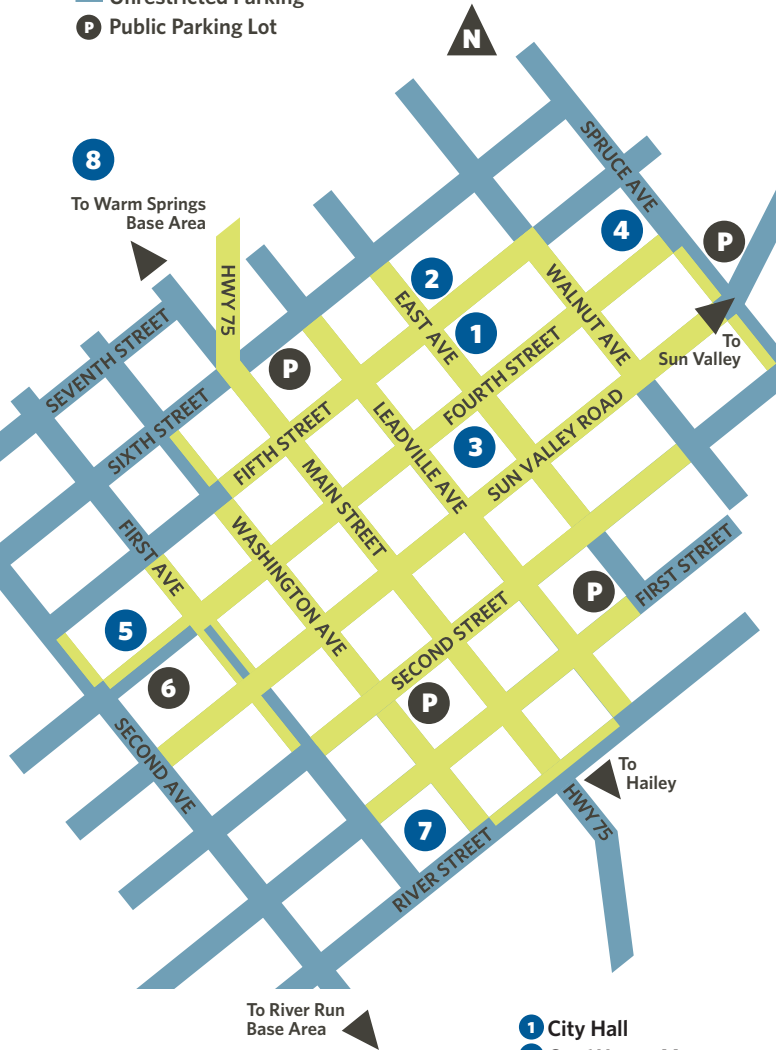

Idaho License Plate Codes

Code	County - County Seat
1A	Ada - Boise
2A	Adams - Council
1B	Bannock - Pocatello
2B	Bear Lake - Paris
3B	Benewah - St. Maries
4B	Bingham - Blackfoot
5B	Blaine - Hailey
6B	Boise - Idaho City
7B	Bonner - Sandpoint
8B	Bonneville - Idaho Falls
9B	Boundary - Bonners Ferry
10B	Butte - Arco
1C	Camas - Fairfield
2C	Canyon - Caldwell
3C	Caribou - Soda Springs
4C	Cassia - Burley
5C	Clark - Dubois
6C	Clearwater - Orofino
7C	Custer - Challis
E	Elmore - Mountain Home
1F	Franklin - Preston
2F	Fremont - St. Anthony
1G	Gem - Emmett
2G	Gooding - Gooding
I	Idaho - Grangeville
1J	Jefferson - Rigby
2J	Jerome - Jerome
K	Kootenai - Coeur d'Alene
1L	Latah - Moscow
2L	Lemhi - Salmon
3L	Lewis - Nez Perce
4L	Lincoln - Shoshone
1M	Madison - Rexburg
2M	Minidoka - Rupert
N	Nez Perce - Lewiston
1O	Oneida - Malad City
2O	Owyhee - Murphy
1P	Payette - Payette
2P	Power - American Falls
S	Shoshone - Wallace
1T	Teton - Driggs
2T	Twin Falls - Twin Falls
V	Valley - Cascade
W	Washington - Weiser

Small Town Big Life

Ketchum Downtown Parking Map

-  Restricted Parking
-  Unrestricted Parking
-  Public Parking Lot

-  1 City Hall
-  2 Ore Wagon Museum
-  3 Town Square
-  4 Community Library
-  5 Post Office
-  6 Post Office Parking
-  7 Forest Service Park
-  8 YMCA